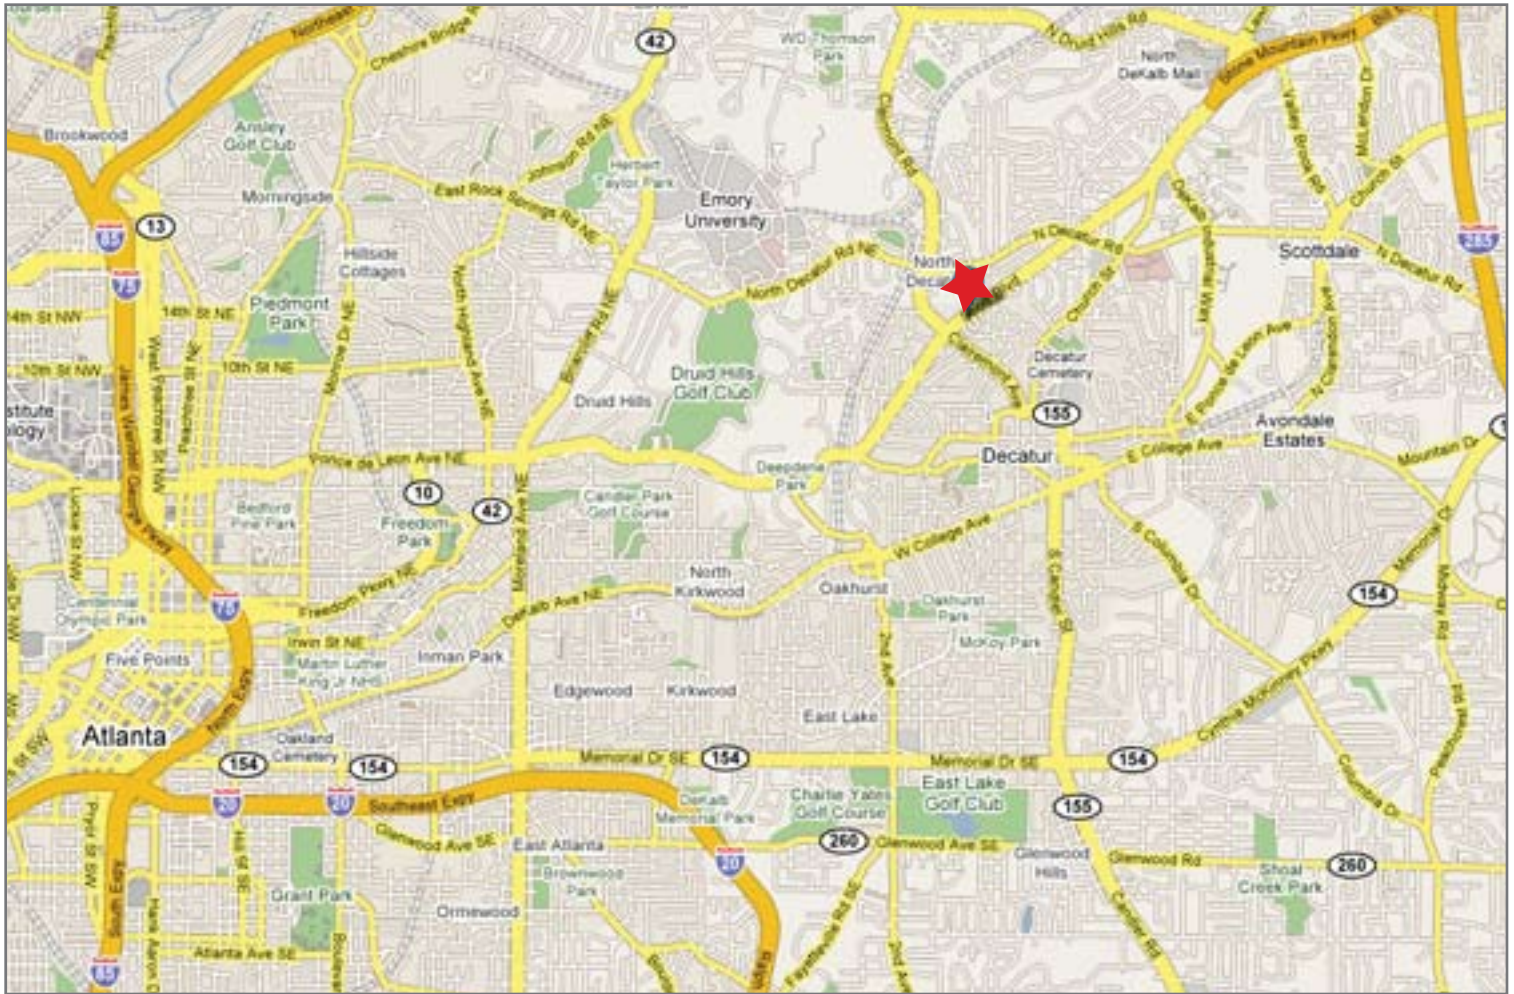

DIRECTIONS FOR BROWNSTONES AT DECATUR

Directions From I-75/85 Downtown Atlanta

1. Take Freedom Parkway NE towards Carter Center
2. Stay on Freedom Parkway until it comes to Ponce de Leon Ave
3. Go right on Ponce for approximately 4 miles
4. As you pass through the intersection of Scott Blvd get into the right hand lane
5. The entrance will be .2 miles on the right

Directions From I-85 - Clairmont Road

1. Take exit #91 Clairmont Rd NE
2. Go South on Clairmont (US-23) for approximately 3.9 miles
4. At the intersection of Scott Blvd turn left and get into the right hand lane
5. The entrance will be .2 miles on the right

Directions from The Decatur Square in front of the courthouse

1. Take Clairmont .75 miles to the intersection of Scott Blvd
2. Turn right on Scott Blvd and stay in the right hand lane
5. The entrance will be .2 miles on the right